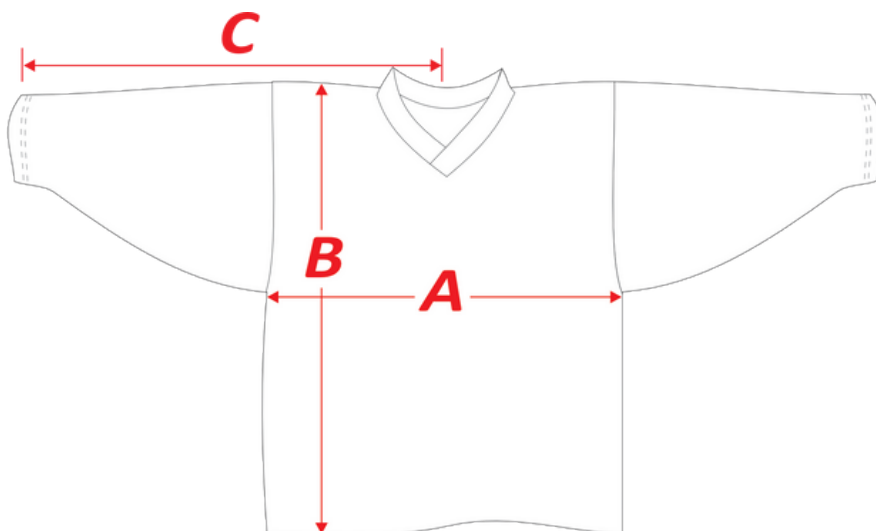

Jersey size HOCKEY

Men

	S	M	L	XL	XXL	3XL
A	56	61	69	75	76	80
B	74	78	81	86	89	90
C	80	82	85	88	90	92

Children

	XXS	XS	S/M	L/XL
A	42	44	48	53
B	56	60	66	69
C	56	60	64	71

Jersey size HOCKEY

GOALIE

Men	S	M	L	XL	XXL	3XL
A + 13 cm insertion	56 + 13	61 + 13	69 + 13	75 + 13	76 + 13	80 + 13
B	74	78	81	86	89	90
C	80	82	85	88	90	92
D + 2 cm extension	16 + 2	16 + 2	16 + 2	17 + 2	17 + 2	17 + 2

Children	XXS	XS	S/M	L/XL
A + 10 cm insertion	42 + 10	44 + 10	48 + 10	53 + 10
B	56	60	66	69
C	56	60	64	71
D (no extension)	x	x	x	x