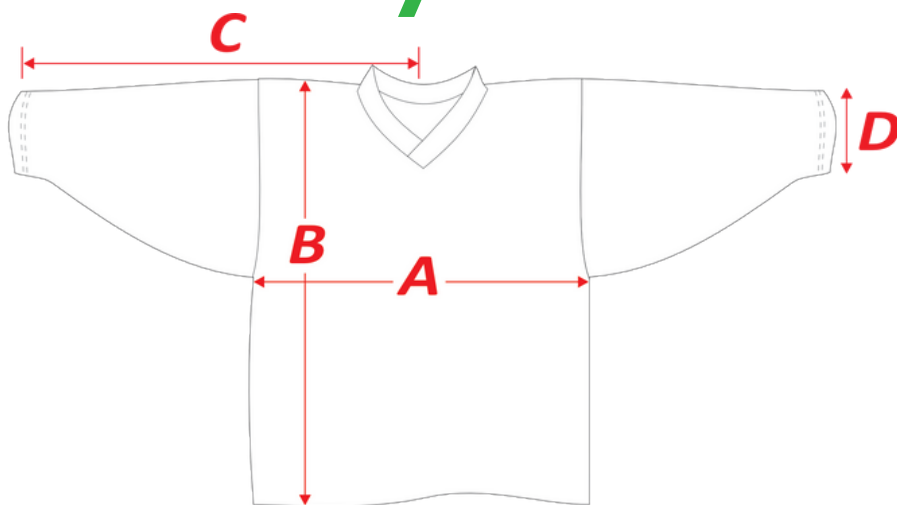

Jersey size HOCKEY

Men

	S	M	L	XL	XXL	3XL
A	56	61	69	75	76	80
B	74	78	81	86	89	90
C	80	82	85	88	90	92

Children

	XXS	XS	S/M	L/XL
A	42	44	48	53
B	56	60	66	69
C	56	60	64	71

Jersey size HOCKEY

GOALIE

Men	S	M	L	XL	XXL	3XL
A + 13 cm insertion	56 + 13	61 + 13	69 + 13	75 + 13	76 + 13	80 + 13
B	74	78	81	86	89	90
C	80	82	85	88	90	92
D + 2 cm extension	16 + 2	16 + 2	16 + 2	17 + 2	17 + 2	17 + 2

Children	XXS	XS	S/M	L/XL
A + 10 cm insertion	42 + 10	44 + 10	48 + 10	53 + 10
B	56	60	66	69
C	56	60	64	71
D (no extension)	x	x	x	x